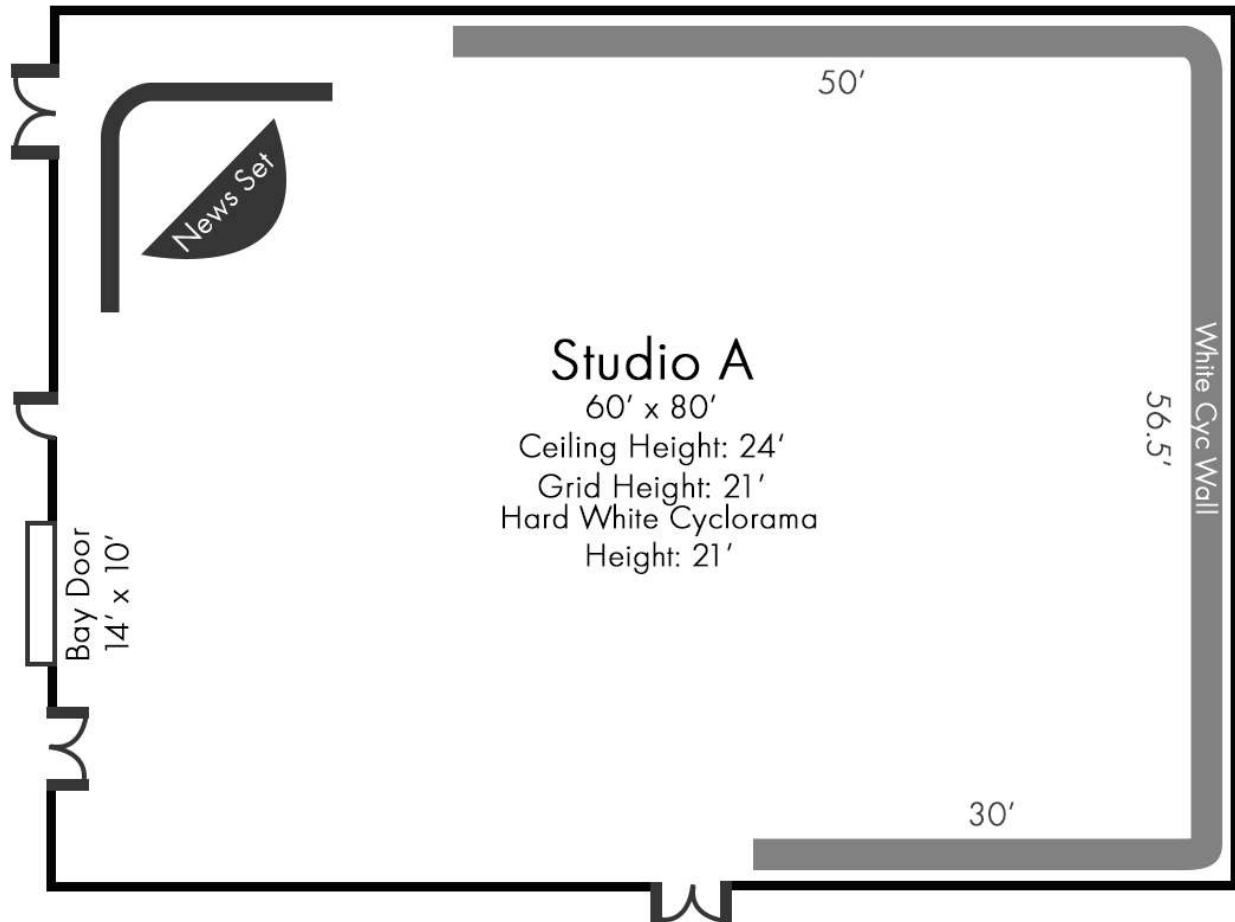

### Floorplan:

### Dimensions:

- Wall to Wall: 60' x 80'
- Hard White Cyclorama: 50' x 56.5' x 30'
- Ceiling Height: 24'
- Grid Height: 21'
- Ground Level Bay Door 14' x 10'